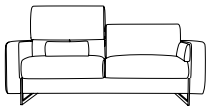

DIVANI / SOFAS

Bristol 18