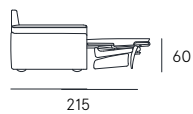

scheda tecnica
technical data sheet

182

92

162

22

142

Rivestimento | pelle / tessuto / sintetico
Dettagli | Sistema Letto
Comfort seduta | Poliuretano espanso densità 35
Comfort spalliera | Poliuretano
Materasso | Poliuretano espanso densità 28 h.20 cm
con rivestimento in cotone non sfoderabile
Seduta | H. 51 cm - P. 52 cm
Braccio | H. 64 cm - L. 22 cm

Coating | leather / fabric / synthetic cover
Features | Bed system
Seat comfort | Polyurethane density 35
Back comfort | Polyurethane
Mattress | Polyurethane density 28 h.20 cm
with not removable cotton coating
Seat | H. 51 cm - D. 52 cm
Arm | H. 64 cm - L. 22 cm