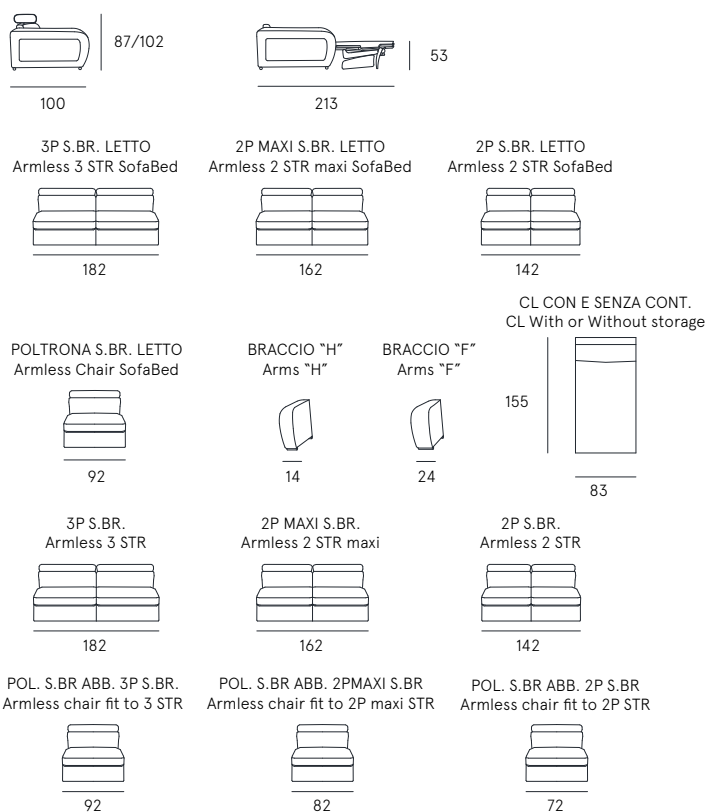

scheda tecnica
technical data sheet

Rivestimento | pelle / tessuto / sintetico
Dettagli | Sistema Letto
Dettagli | Poggiatesta regolabile
Comfort seduta | Poliuretano espanso densità 35
Comfort spalliera | Poliuretano
Materasso | Poliuretano espanso densità 25 h.14 cm
con rivestimento in cotone non sfoderabile
Seduta | H. 48 cm - P. 60 cm
Braccio | H. 60 cm

Coating | leather / fabric / synthetic cover
Features | Bed system
Features | Manual ratchet system
Seat comfort | Polyurethane density 35
Back comfort | Polyurethane
Mattress | Polyurethane density 25 h.14 cm
with not removable cotton coating
Seat | H. 48 cm - D. 60 cm
Arm | H. 60 cm