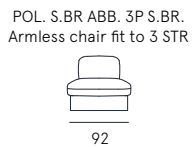

scheda tecnica
technical data sheet

Rivestimento | pelle / tessuto / sintetico
Dettagli | Sistema Letto
Dettagli | Poggiatesta regolabile
Comfort seduta | Poliuretano espanso densità 35
Comfort spalliera | Poliuretano
Materasso | Poliuretano espanso densità 25 h.14 cm
con rivestimento in cotone non sfoderabile
Seduta | H. 50 cm - P. 58 cm
Braccio | H. 65 cm - L. 28 cm

Coating | leather / fabric / synthetic cover
Features | Bed system
Features | Manual ratchet system
Seat comfort | Polyurethane density 35
Back comfort | Polyurethane
Mattress | Polyurethane density 25 h.14 cm
with not removable cotton coating
Seat | H. 50 cm - D. 58 cm
Arm | H. 65 cm - L. 28 cm