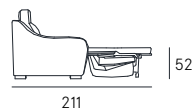

scheda tecnica
technical data sheet