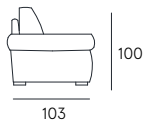

scheda tecnica
technical data sheet

103