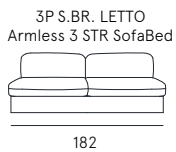

scheda tecnica
technical data sheet

Rivestimento | pelle / tessuto / sintetico
Dettagli | Sistema Letto
Dettagli | Poggiatesta regolabile
Comfort seduta | Poliuretano espanso densità 35
Comfort spalliera | Poliuretano
Materasso | Poliuretano espanso densità 25 h.14 cm
con rivestimento in cotone non sfoderabile
Seduta | H. 50 cm - P. 58 cm
Braccio | H. 65 cm - L. 28 cm

Coating | leather / fabric / synthetic cover
Features | Bed system
Features | Manual ratchet system
Seat comfort | Polyurethane density 35
Back comfort | Polyurethane
Mattress | Polyurethane density 25 h.14 cm
with not removable cotton coating
Seat | H. 50 cm - D. 58 cm
Arm | H. 65 cm - L. 28 cm