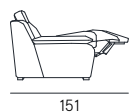

scheda tecnica
technical data sheet