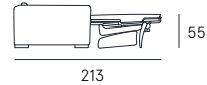

scheda tecnica
technical data sheet