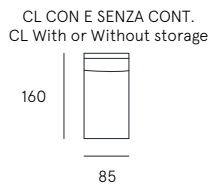

scheda tecnica
technical data sheet

Rivestimento | pelle / tessuto / sintetico
Dettagli | Sistema Letto
Dettagli | Poggiatesta regolabile
Comfort seduta | Poliuretano espanso densità 35
Comfort spalliera | Poliuretano
Materasso | Poliuretano espanso densità 25 h.14 cm
con rivestimento in cotone non sfoderabile
Seduta | H. 50 cm - P. 58 cm
Braccio | H. 65 cm - L. 28 cm

Coating | leather / fabric / synthetic cover
Features | Bed system
Features | Manual ratchet system
Seat comfort | Polyurethane density 35
Back comfort | Polyurethane
Mattress | Polyurethane density 25 h.14 cm
with not removable cotton coating
Seat | H. 50 cm - D. 58 cm
Arm | H. 65 cm - L. 28 cm