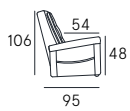

scheda tecnica
technical data sheet