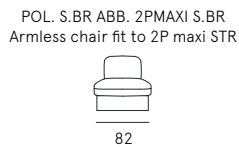

scheda tecnica
technical data sheet

Rivestimento | pelle / tessuto / sintetico
Dettagli | Sistema Letto
Dettagli | Poggiatesta regolabile
Comfort seduta | Poliuretano espanso densità 35
Comfort spalliera | Poliuretano
Materasso | Poliuretano espanso densità 25 h.14 cm
con rivestimento in cotone non sfoderabile
Seduta | H. 50 cm - P. 58 cm
Braccio | H. 65 cm - L. 28 cm

Coating | leather / fabric / synthetic cover
Features | Bed system
Features | Manual ratchet system
Seat comfort | Polyurethane density 35
Back comfort | Polyurethane
Mattress | Polyurethane density 25 h.14 cm
with not removable cotton coating
Seat | H. 50 cm - D. 58 cm
Arm | H. 65 cm - L. 28 cm