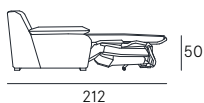

scheda tecnica
technical data sheet