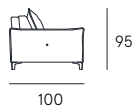

scheda tecnica
technical data sheet

100