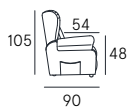

scheda tecnica
technical data sheet