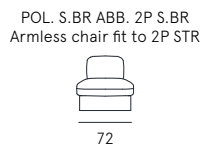

scheda tecnica
technical data sheet

Rivestimento | pelle / tessuto / sintetico
Dettagli | Sistema Letto
Dettagli | Poggiatesta regolabile
Comfort seduta | Poliuretano espanso densità 35
Comfort spalliera | Poliuretano
Materasso | Poliuretano espanso densità 25 h.14 cm
con rivestimento in cotone non sfoderabile
Seduta | H. 50 cm - P. 58 cm
Braccio | H. 65 cm - L. 28 cm

Coating | leather / fabric / synthetic cover
Features | Bed system
Features | Manual ratchet system
Seat comfort | Polyurethane density 35
Back comfort | Polyurethane
Mattress | Polyurethane density 25 h.14 cm
with not removable cotton coating
Seat | H. 50 cm - D. 58 cm
Arm | H. 65 cm - L. 28 cm