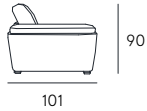

scheda tecnica
technical data sheet

101