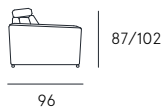

scheda tecnica
technical data sheet