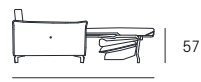

scheda tecnica
technical data sheet

100

213

182

162

142

92

10

Rivestimento | pelle / tessuto / sintetico

Dettagli | Sistema Letto

Comfort seduta | Poliuretano espanso densità 35

Comfort spalliera | Poliuretano

Materasso | Poliuretano espanso densità 25 h.14 cm
con rivestimento in cotone non sfoderabile

Seduta | H. 51 cm - P. 52 cm

Braccio | H. 65 cm - L. 10 cm

Coating | leather / fabric / synthetic cover

Features | Bed system

Seat comfort | Polyurethane density 35

Back comfort | Polyurethane

Mattress | Polyurethane density 25 h.14 cm
with not removable cotton coating

Seat | H. 51 cm - P. 52 cm

Arm | H. 65 cm - L. 10 cm