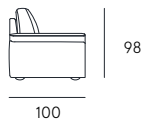

scheda tecnica
technical data sheet