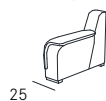

BRACCIO
Arms