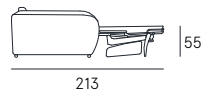

scheda tecnica
technical data sheet