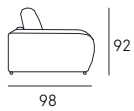

scheda tecnica
technical data sheet