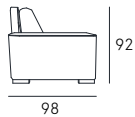

scheda tecnica
technical data sheet