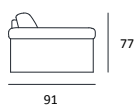

scheda tecnica
technical data sheet