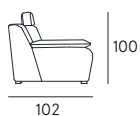

scheda tecnica
technical data sheet