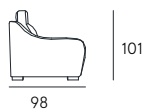

scheda tecnica
technical data sheet