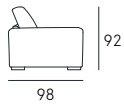

scheda tecnica
technical data sheet