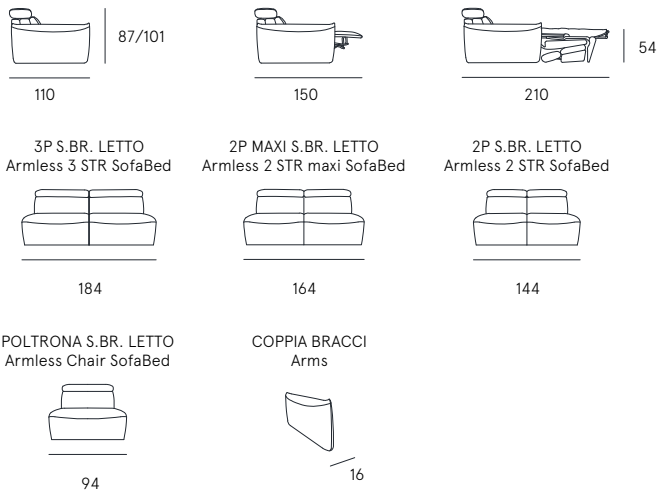

scheda tecnica
technical data sheet

Rivestimento | tessuto / sintetico
Dettagli | Recliner elettrico + Sistema Letto
Dettagli | Poggiatesta regolabile manuale
Comfort seduta | Poliuretano espanso densità 35
Comfort spalliera | Poliuretano espanso
Materasso | Poliuretano espanso densità 45 h.14 cm con rivestimento in cotone non sfoderabile
Seduta | H. 49 cm - P. 66 cm
Braccio | H. 65 cm - L. 16 cm

Coating | fabric / synthetic cover
Features | Electric Relax + Bed system
Features | Manual ratchet system
Seat comfort | Polyurethane density 35
Back comfort | Polyurethane
Mattress | Polyurethane density 45 h.14 cm with not removable cotton coating
Seat | H. 49 cm - D. 66 cm
Arm | H. 65 cm - L. 16 cm