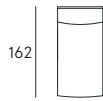

78

CL SBR ABB. 2P
Armless CL fit to 2P