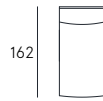

68

POL. SBR ABB. 2P
Armless chair fit to 2P