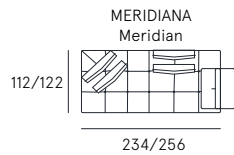

scheda tecnica
technical data sheet

DETTAGLI
Features

SPALLIERA TRASLANTE
Backrest with shifting system

BRACCIOLO TRASLANTE
Armrest with shifting system

SEDUTA CON CINGHIE ELASTICHE
Seat with elastic belts

Rivestimento | pelle / tessuto / sintetico
Comfort seduta | Poliuretano espanso densità 35
Comfort spalliera | Poliuretano espanso
Piedi | Metallo H. 17,5 cm
Seduta | H. 45 cm - P. 58/84 cm
Braccio | H. 57 cm - L. 43 cm

Coating | leather / fabric / synthetic cover
Seat comfort | Polyurethane density 35
Back comfort | Polyurethane
Feet | Metal H. 17,5 cm
Seat | H. 45 cm - D. 58/84 cm
Arm | H. 57 cm - L. 43 cm