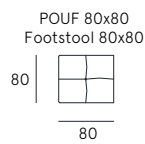

scheda tecnica
technical data sheet