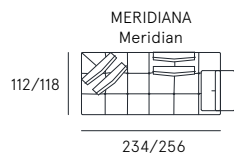

scheda tecnica
technical data sheet

DETTAGLI
Features

SPALLIERA TRASLANTE
Backrest with shifting system

BRACCIOLO TRASLANTE
Armrest with shifting system

SEDUTA CON CINGHIE ELASTICHE
Seat with elastic belts

Rivestimento | tessuto / sintetico
Comfort seduta | Poliuretano espanso densità 35
Comfort spalliera | Poliuretano espanso
Piedi | Metallo H. 17,5 cm
Seduta | H. 45 cm - P. 58/84 cm
Braccio | H. 57 cm - L. 43 cm

Coating | fabric / synthetic cover
Seat comfort | Polyurethane density 35
Back comfort | Polyurethane
Feet | Metal H. 17,5 cm
Seat | H. 45 cm - D. 58/84 cm
Arm | H. 57 cm - L. 43 cm