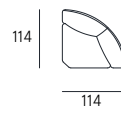

45

POL. SBR ABB. 2P MAXI
Armless chair fit to 2P maxi

75

POL. SBR RCL
Relax Armless chair

62

ANGOLO CURVO
Rounded Corner

114

DETTAGLI
Features