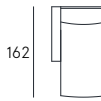

80

POUF ANGOLO
Corner pouf